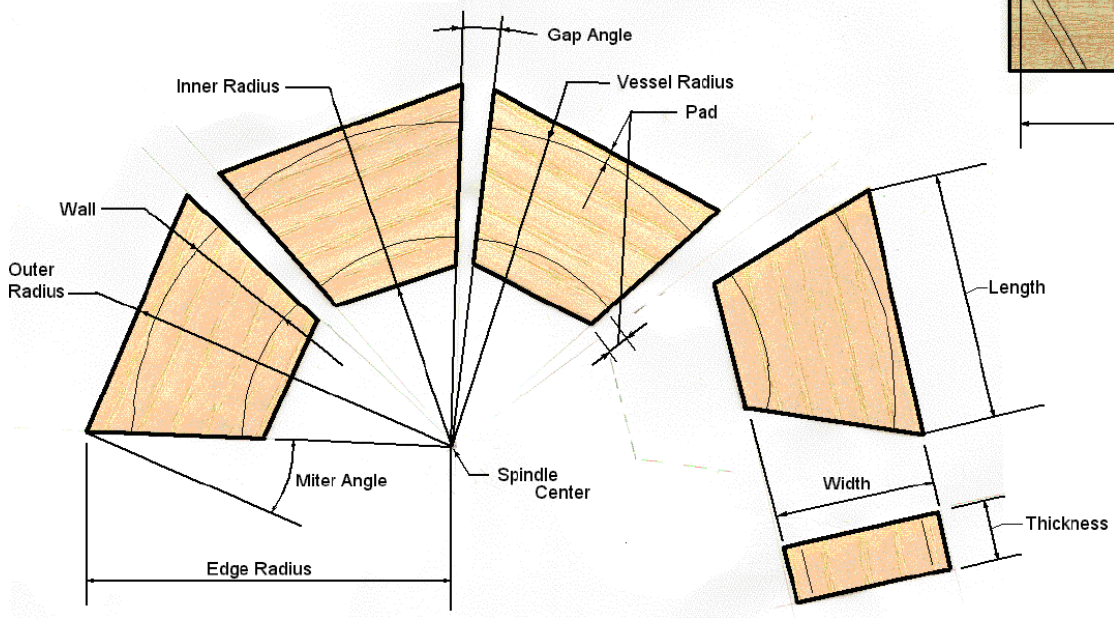

Woodturners' Studio

fruit bowl demo16

Scale= 1.000000

Woodturners' Studio

fruit bowl demo16

Vessel Wall=0.200
 Saw Kerf=0.100
 Pad=0.200
 Glue Percent=20.000

*** Dimensions Are In Inches ***

| Layer No | No Segs | Outer Radius | Inner Radius | Length | Width | Miter Angle | Gap Angle | Vessel Radius | Board Thick | Board Length | Edge Radius |
|-------------|--|--|--------------|--------|-------|-------------|-----------|---------------|-------------|--------------|-------------|
| Base | Solid Layer 3.554 Dia. X 0.591 Thickness | | | | | | | | | | |
| | |  | | | | | | | | | |
| 2 | 16 | 2.549 | 1.135 | 0.739 | 1.415 | 8.250 | 6.000 | 2.349 | 0.591 | 10.469 | 2.576 |
| | |  16 | | | | | | | | | |
| 3 | 16 | 3.070 | 1.827 | 0.890 | 1.243 | 8.250 | 6.000 | 2.870 | 0.591 | 13.258 | 3.102 |
| | |  16 | | | | | | | | | |
| 4 | 16 | 3.287 | 2.378 | 0.953 | 0.909 | 8.250 | 6.000 | 3.087 | 0.591 | 14.993 | 3.322 |
| | |  16 | | | | | | | | | |
| 5 | 16 | 3.299 | 2.646 | 0.957 | 0.652 | 8.250 | 6.000 | 3.099 | 0.591 | 15.605 | 3.333 |
| | |  16 | | | | | | | | | |
| 6 | 16 | 3.299 | 2.518 | 0.957 | 0.780 | 8.250 | 6.000 | 3.099 | 0.591 | 15.326 | 3.333 |
| | |  16 | | | | | | | | | |
| Top | 16 | 3.162 | 2.267 | 1.258 | 0.895 | 11.250 | 0.000 | 2.962 | 0.591 | 19.190 | 3.224 |
| | |  16 | | | | | | | | | |