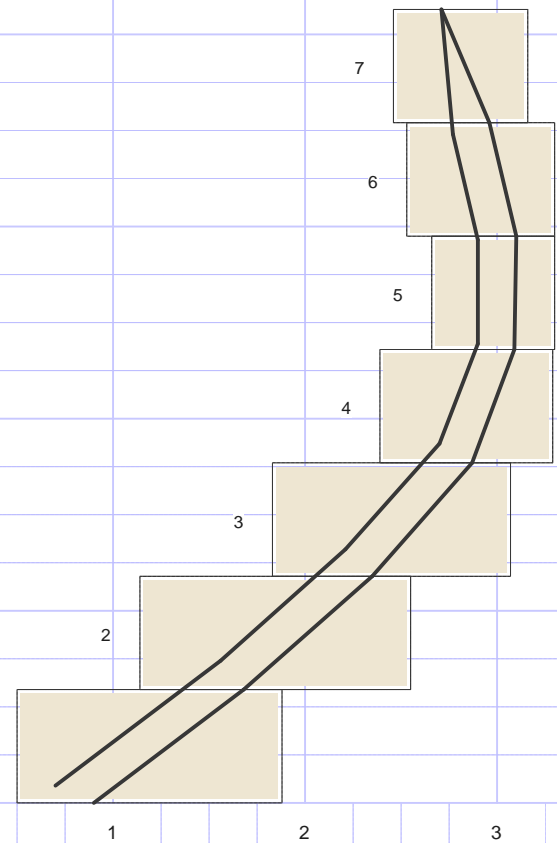

Woodturners' Studio

fruit bowl demo16

Scale= 1.000000

Woodturners' Studio

fruit bowl demo16

Vessel Wall=0.200
 Saw Kerf=0.100
 Pad=0.200
 Glue Percent=20.000

*** Dimensions Are In Inches ***

| Layer No | No Segs | Outer Radius | Inner Radius | Length | Width | Miter Angle | Gap Angle | Vessel Radius | Board Thick | Board Length | Edge Radius |
|-------------|--|--|--------------|--------|-------|-------------|-----------|---------------|-------------|--------------|-------------|
| Base | Solid Layer 3.554 Dia. X 0.591 Thickness | | | | | | | | | | |
| | |  | | | | | | | | | |
| 2 | 16 | 2.549 | 1.135 | 0.739 | 1.415 | 8.250 | 6.000 | 2.349 | 0.591 | 10.469 | 2.576 |
| | |  16 | | | | | | | | | |
| 3 | 16 | 3.070 | 1.827 | 0.890 | 1.243 | 8.250 | 6.000 | 2.870 | 0.591 | 13.258 | 3.102 |
| | |  16 | | | | | | | | | |
| 4 | 16 | 3.287 | 2.378 | 0.953 | 0.909 | 8.250 | 6.000 | 3.087 | 0.591 | 14.993 | 3.322 |
| | |  16 | | | | | | | | | |
| 5 | 16 | 3.299 | 2.646 | 0.957 | 0.652 | 8.250 | 6.000 | 3.099 | 0.591 | 15.605 | 3.333 |
| | |  16 | | | | | | | | | |
| 6 | 16 | 3.299 | 2.518 | 0.957 | 0.780 | 8.250 | 6.000 | 3.099 | 0.591 | 15.326 | 3.333 |
| | |  16 | | | | | | | | | |
| Top | 16 | 3.162 | 2.267 | 1.258 | 0.895 | 11.250 | 0.000 | 2.962 | 0.591 | 19.190 | 3.224 |
| | |  16 | | | | | | | | | |