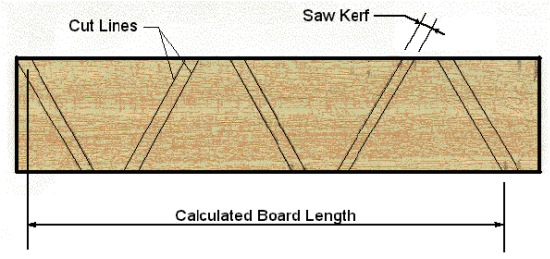

Woodturners' Studio

fruit bowl demo16

Scale= 1.000000

Woodturners' Studio

fruit bowl demo16

Vessel Wall=0.200
 Saw Kerf=0.100
 Pad=0.200
 Glue Percent=20.000

*** Dimensions Are In Inches ***

| Layer No | No Segs | Outer Radius | Inner Radius | Length | Width | Miter Angle | Gap Angle | Vessel Radius | Board Thick | Board Length | Edge Radius |
|-------------|--|--|--------------|--------|-------|-------------|-----------|---------------|-------------|--------------|-------------|
| Base | Solid Layer 3.554 Dia. X 0.591 Thickness | | | | | | | | | | |
| | |  | | | | | | | | | |
| 2 | 16 | 2.549 | 1.135 | 0.739 | 1.415 | 8.250 | 6.000 | 2.349 | 0.591 | 10.469 | 2.576 |
| | |  16 | | | | | | | | | |
| 3 | 16 | 3.070 | 1.827 | 0.890 | 1.243 | 8.250 | 6.000 | 2.870 | 0.591 | 13.258 | 3.102 |
| | |  16 | | | | | | | | | |
| 4 | 16 | 3.287 | 2.378 | 0.953 | 0.909 | 8.250 | 6.000 | 3.087 | 0.591 | 14.993 | 3.322 |
| | |  16 | | | | | | | | | |
| 5 | 16 | 3.299 | 2.646 | 0.957 | 0.652 | 8.250 | 6.000 | 3.099 | 0.591 | 15.605 | 3.333 |
| | |  16 | | | | | | | | | |
| 6 | 16 | 3.299 | 2.518 | 0.957 | 0.780 | 8.250 | 6.000 | 3.099 | 0.591 | 15.326 | 3.333 |
| | |  16 | | | | | | | | | |
| Top | 16 | 3.162 | 2.267 | 1.258 | 0.895 | 11.250 | 0.000 | 2.962 | 0.591 | 19.190 | 3.224 |
| | |  16 | | | | | | | | | |