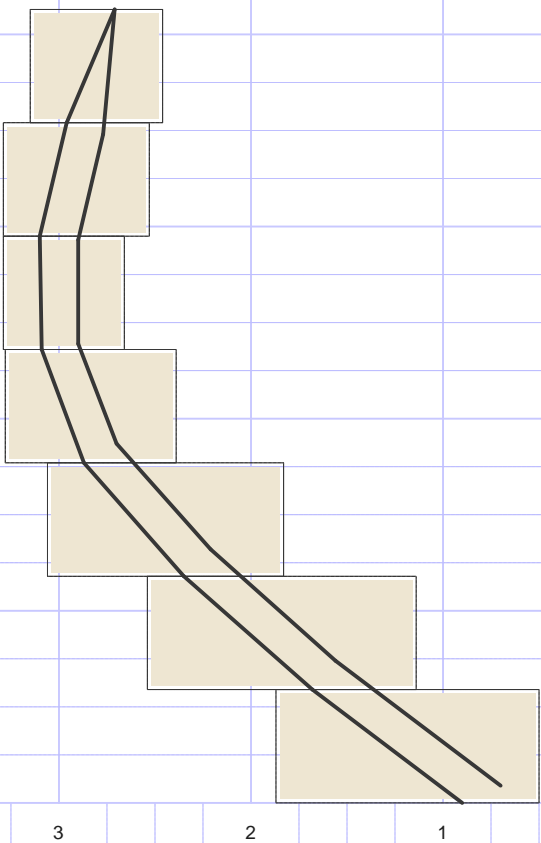

Woodturners' Studio

fruit bowl demo16

Scale= 1.000000

Woodturners' Studio

fruit bowl demo16

Vessel Wall=0.200
 Saw Kerf=0.100
 Pad=0.200
 Glue Percent=20.000

*** Dimensions Are In Inches ***

| Layer No | No Segs | Outer Radius | Inner Radius | Length | Width | Miter Angle | Gap Angle | Vessel Radius | Board Thick | Board Length | Edge Radius |
|-------------|--|--|--------------|--------|-------|-------------|-----------|---------------|-------------|--------------|-------------|
| Base | Solid Layer 3.554 Dia. X 0.591 Thickness | | | | | | | | | | |
| | |  | | | | | | | | | |
| 2 | 16 | 2.549 | 1.135 | 0.739 | 1.415 | 8.250 | 6.000 | 2.349 | 0.591 | 10.469 | 2.576 |
| | |  16 | | | | | | | | | |
| 3 | 16 | 3.070 | 1.827 | 0.890 | 1.243 | 8.250 | 6.000 | 2.870 | 0.591 | 13.258 | 3.102 |
| | |  16 | | | | | | | | | |
| 4 | 16 | 3.287 | 2.378 | 0.953 | 0.909 | 8.250 | 6.000 | 3.087 | 0.591 | 14.993 | 3.322 |
| | |  16 | | | | | | | | | |
| 5 | 16 | 3.299 | 2.646 | 0.957 | 0.652 | 8.250 | 6.000 | 3.099 | 0.591 | 15.605 | 3.333 |
| | |  16 | | | | | | | | | |
| 6 | 16 | 3.299 | 2.518 | 0.957 | 0.780 | 8.250 | 6.000 | 3.099 | 0.591 | 15.326 | 3.333 |
| | |  16 | | | | | | | | | |
| Top | 16 | 3.162 | 2.267 | 1.258 | 0.895 | 11.250 | 0.000 | 2.962 | 0.591 | 19.190 | 3.224 |
| | |  16 | | | | | | | | | |