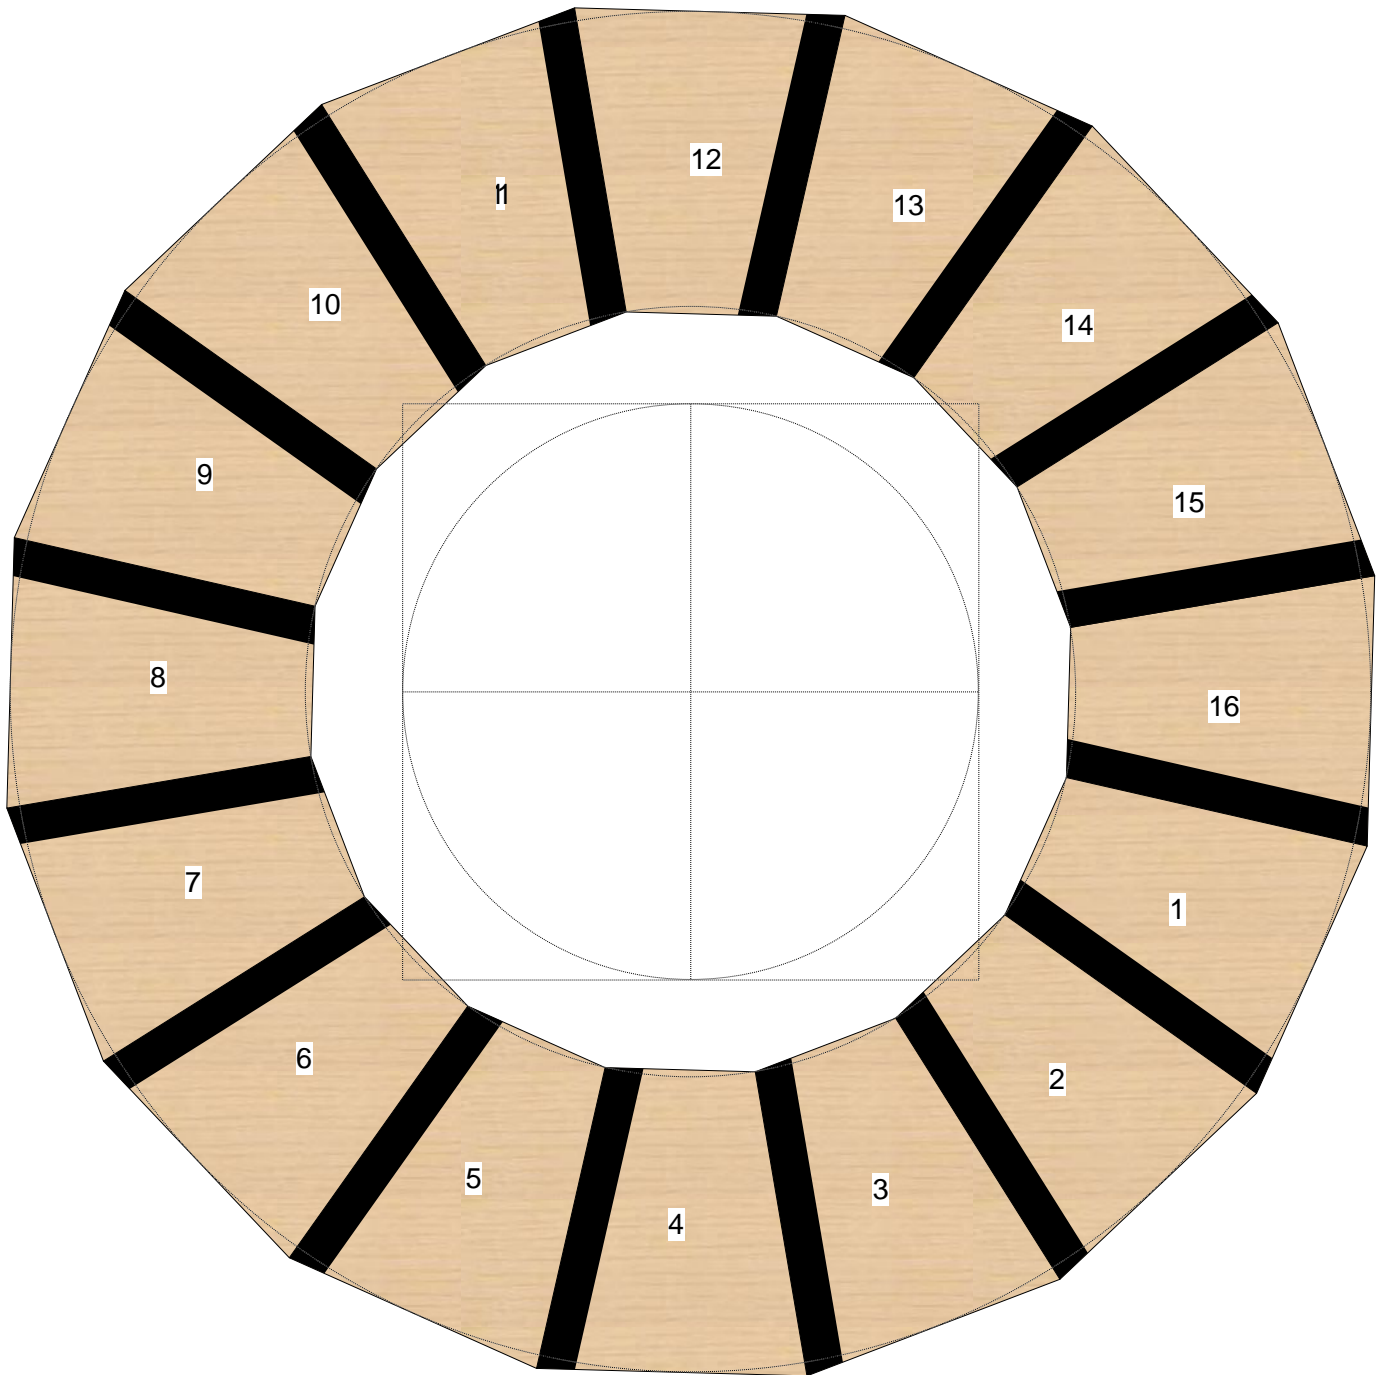

Row: 3

Stave Ash		<b>3</b>
Segments	16	
Upper Outside Diameter	180mm	
Lower Outside Diameter	180mm	
Upper Inside Diameter	102mm	
Lower Inside Diameter	102mm	
Upper Wall Width	4mm	
Lower Wall Width	9mm	
Board Thickness	40mm	
Segment Edge Length	30.7mm	
Segment Length	240mm	
Economy Board Length	4983mm	
MiteAngle	0°	
Blade T/Angle	11.3°	
Slope	0°	